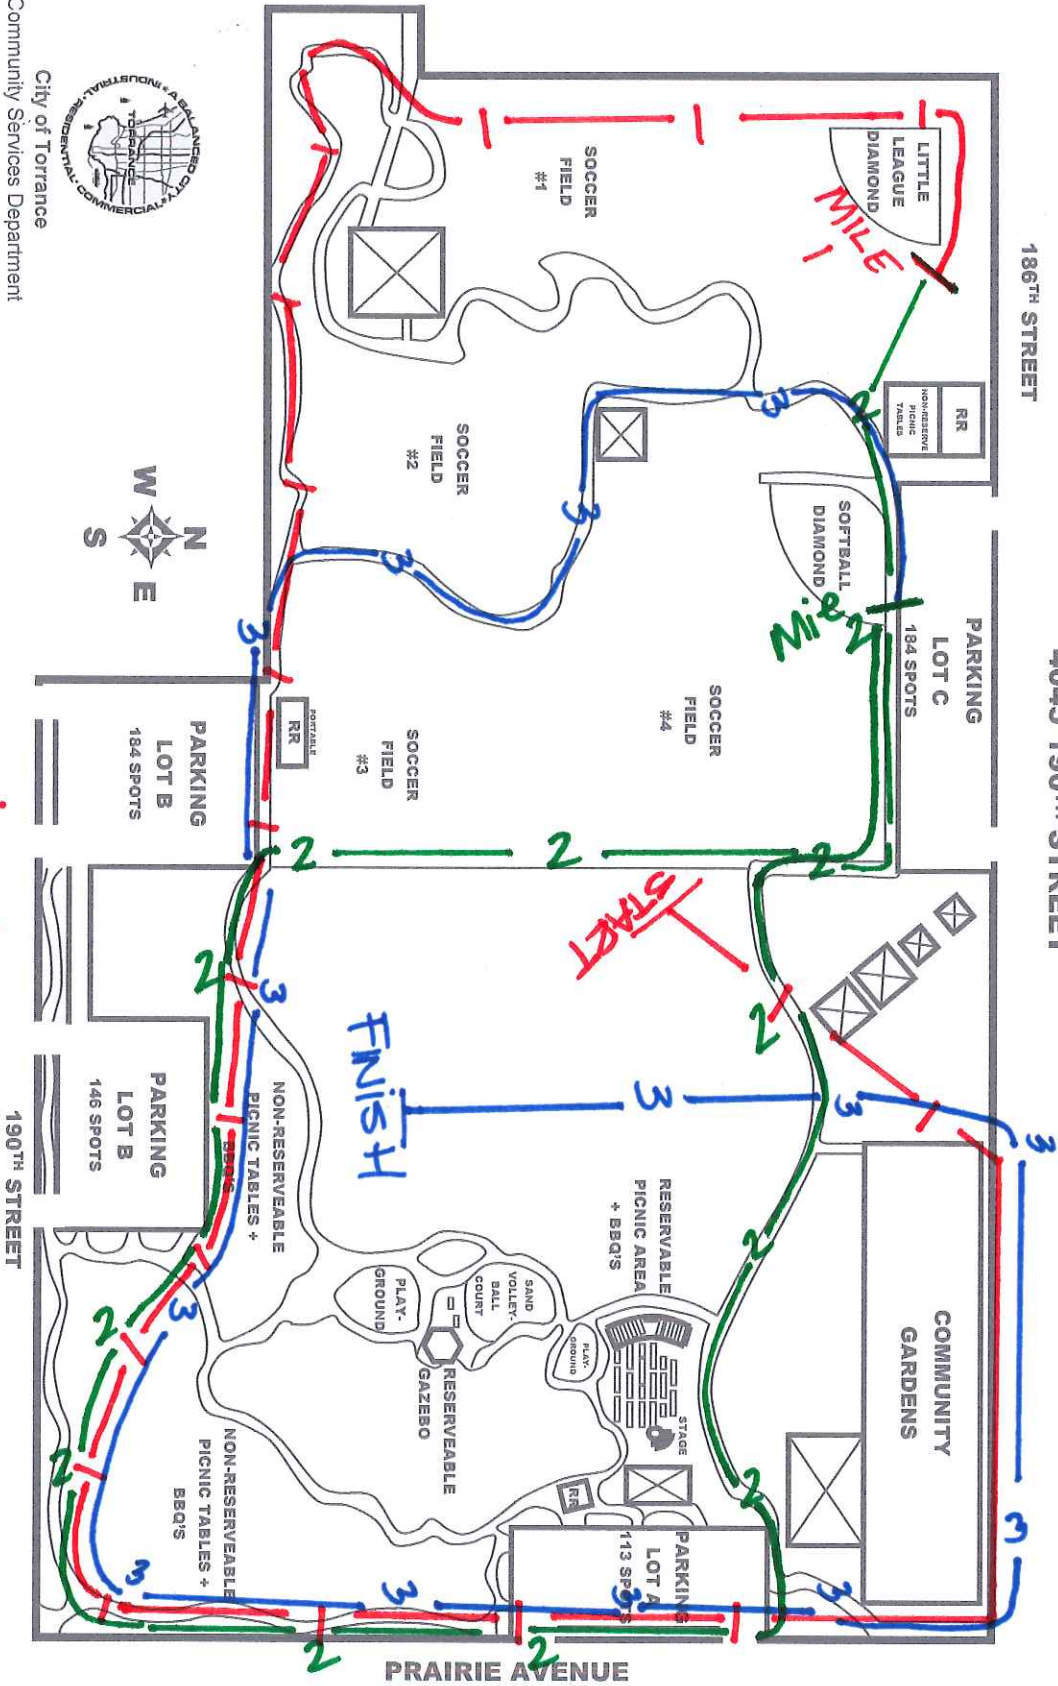

COLUMBIA PARK

4045 190TH STREET

186TH STREET

City of Torrance
 Community Services Department
 3031 Torrance Blvd.
 Torrance, CA 90503
 www.TorranceCA.Gov

— : MILE 1

— : MILE 2

— : MILE 3